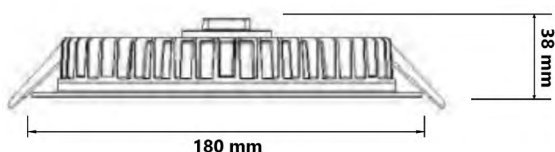

# DL 180 15W / 20W

### PRODUCT SPECIFICATIONS

Product code	NL-DL-R180x38-xxW-yy
Voltage	220 V - 240 V
System power	15 W, 20 W
Frequency	50–60 Hz
Power factor (PF)	> 0,9
LED type	AS-3528WxA2-C4HC2-A-M-YP
Number of LEDs	108 pcs
Beam angle	120°
Dimensions	Ø180 mm x 38 mm
Weight	0,4 kg (without driver)
Protection	IP40
Ambient temperature (ta)	-20° C – +45° C
Lifetime (L80)	min. 60 000 h
Color rendering index	Ra > 80
Color tolerance	3 SDCM
Housing color	white frame, black heat sink

### PRODUCT FEATURES

The luminaire is suitable for use in mineral fibre ceilings or drywall and is typical for office and commercial lighting. The DL 180 downlights are designed for an opening with a diameter of 160 mm. The robust aluminum body ensures optimal heat dissipation and forms a supporting structure with high strength.