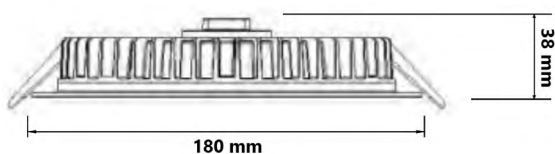

DL 180 15W / 20W

LED DOWNLIGHT

NL-DL-R180x38-xxW-yy

PRODUCT SPECIFICATIONS

Product code	NL-DL-R180x38-xxW-yy
Voltage	220 V - 240 V
System power	15 W, 20 W
Frequency	50–60 Hz
Power factor (PF)	> 0,9
LED type	AS-3528WxA2-C4HC2-A-M-YP
Number of LEDs	108 pcs
Beam angle	120°
Dimensions	Ø180 mm x 38 mm
Weight	0,4 kg (without driver)
Protection	IP40
Ambient temperature (ta)	-20° C – +45° C
Lifetime (L80)	min. 60 000 h
Color rendering index	Ra > 80
Color tolerance	3 SDCM
Housing color	white frame, black heat sink

IP40

120°

AL

PRODUCT FEATURES

The luminaire is suitable for use in mineral fibre ceilings or drywall and is typical for office and commercial lighting. The DL 180 downlights are designed for an opening with a diameter of 160 mm. The robust aluminum body ensures optimal heat dissipation and forms a supporting structure with high strength.

order no.	product code	diffuser	power	CCT	color temperature	luminous flux
54801-30	NL-DL-R180x38-15W-WW	opal	15W	3000K	warm white	1 690 lm
54801-40	NL-DL-R180x38-15W-WN	opal	15W	4000K	normal white	1 870 lm
54802-30	NL-DL-R180x38-20W-WN	opal	20W	3000K	warm white	2 180 lm
54802-40	NL-DL-R180x38-20W-WN	opal	20W	4000K	normal white	2 400 lm