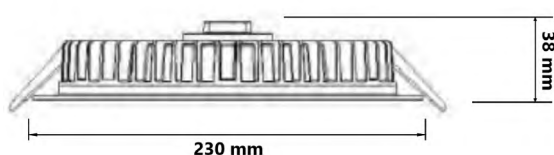

PRODUCT FEATURES

The luminaire is suitable for use in mineral fibre ceilings or drywall and is typical for office and commercial lighting. The DL 230 downlights are designed for an opening with a diameter of 200 mm. The robust aluminum body ensures optimal heat dissipation and forms a supporting structure with high strength.

order no.	product code	diffuser	power	CCT	color temperature	luminous flux
54804-30	NL-DL-R180x38-15W-WW	opal	15W	3000K	warm white	1 720 lm
54804-40	NL-DL-R180x38-15W-WN	opal	15W	4000K	normal white	1 910 lm
54805-30	NL-DL-R180x38-20W-WN	opal	20W	3000K	warm white	2 200 lm
54805-40	NL-DL-R180x38-20W-WN	opal	20W	4000K	normal white	2 440 lm
54806-30	NL-DL-R180x38-30W-WN	opal	30W	3000K	warm white	3 190 lm
54806-40	NL-DL-R180x38-30W-WN	opal	30W	4000K	normal white	3 540 lm