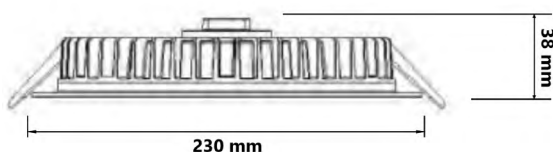

PRODUCT FEATURES

The luminaire is suitable for use in mineral fibre ceilings or drywall and is typical for office and commercial lighting. The DL 230 downlights are designed for an opening with a diameter of 200 mm. The robust aluminum body ensures optimal heat dissipation and forms a supporting structure with high strength.

order no.	product code	diffuser	power	CCT	color temperature	luminous flux
54804-30	NL-DL-R230x38-15W-WW	opal	15W	3000K	warm white	1 720 lm
54804-40	NL-DL-R230x38-15W-WN	opal	15W	4000K	normal white	1 910 lm
54805-30	NL-DL-R230x38-20W-WW	opal	20W	3000K	warm white	2 200 lm
54805-40	NL-DL-R230x38-20W-WN	opal	20W	4000K	normal white	2 440 lm
54806-30	NL-DL-R230x38-30W-WW	opal	30W	3000K	warm white	3 190 lm
54806-40	NL-DL-R230x38-30W-WN	opal	30W	4000K	normal white	3 540 lm