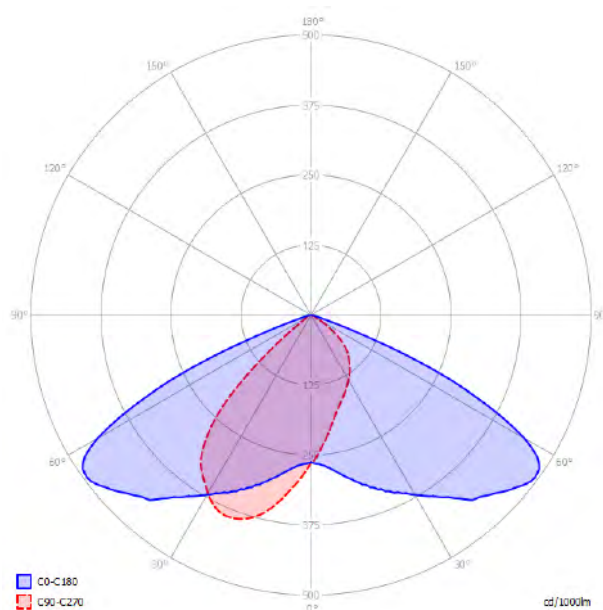

### COLOR TEMPERATURE AND LUMINOUS FLUX

order no.	product code	color temperature	CCT	luminous flux
51765-65	NL-ECL-540x260-60W-WC	cold white	6 500 K	8 180 lm
51765-50	NL-ECL-540x260-60W-WD	daylight white	5 000 K	8 180 lm
51765-40	NL-ECL-540x260-60W-WN	normal white	4 000 K	8 180 lm
51765-30	NL-ECL-540x260-60W-WW	warm white	3 000 K	7 370 lm

### Similar products: Ecoline 80W

order no.	product code	color temperature	CCT	luminous flux
51760-65	NL-ECL-540x260-80W-WC	cold white	6 500 K	11 020 lm
51760-50	NL-ECL-540x260-80W-WD	daylight white	5 000 K	11 020 lm
51760-40	NL-ECL-540x260-80W-WN	normal white	4 000 K	11 020 lm
51760-30	NL-ECL-540x260-80W-WW	warm white	3 000 K	9 930 lm