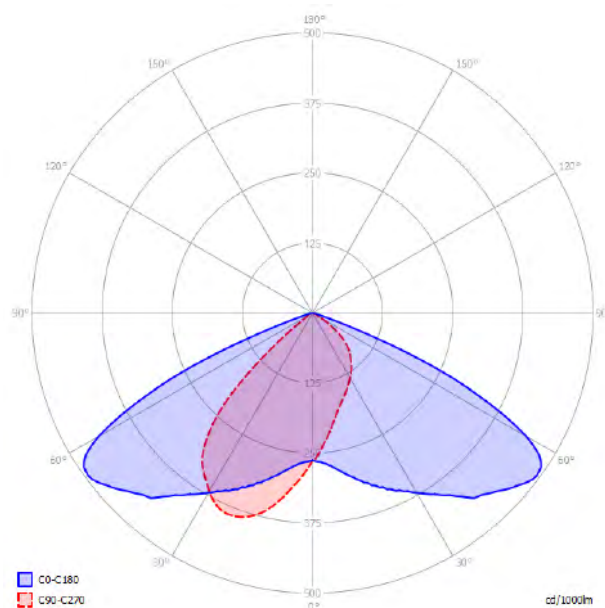

Similar products:

Ecoline 60W

order no.	product code	color temperature	CCT	luminous flux
51765-65	NL-ECL-540x260-60W-WC	cold white	6 500 K	8 180 lm
51765-50	NL-ECL-540x260-60W-WD	daylight white	5 000 K	8 180 lm
51765-40	NL-ECL-540x260-60W-WN	normal white	4 000 K	8 180 lm
51765-30	NL-ECL-540x260-60W-WW	warm white	3 000 K	7 370 lm