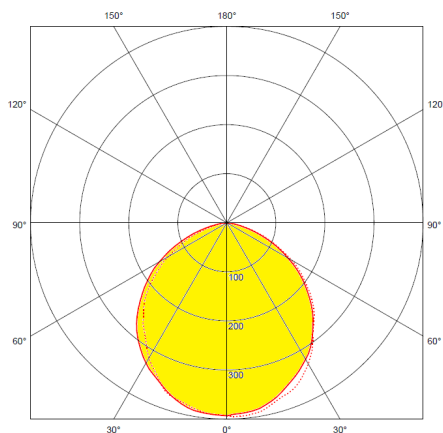

### COLOR TEMPERATURE AND LUMINOUS FLUX

order no.	product code	diffuser / angle	CCT	color temperature	luminous flux
98431-65	NL-HLC-320×220-120W-WC	clear / 120°	6 500 K	cold white	19 210 lm
98431-50	NL-HLC-320×220-120W-WD	clear / 120°	5 000 K	daylight white	19 920 lm
98431-40	NL-HLC-320×220-120W-WN	clear / 120°	4 000 K	normal white	19 920 lm
98431-30	NL-HLC-320×220-120W-WW	clear / 120°	3 000 K	warm white	17 780 lm