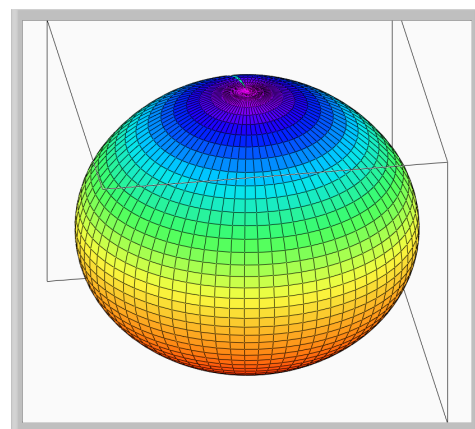

### COLOR TEMPERATURE AND LUMINOUS FLUX

order no.	product code	diffuser / angle	CCT	color temperature	luminous flux
98431-65	NL-HLC-320×220-120W-WC	clear / 120°	6 500 K	cold white	19 210 lm
98431-50	NL-HLC-320×220-120W-WD	clear / 120°	5 000 K	daylight white	19 920 lm
98431-40	NL-HLC-320×220-120W-WN	clear / 120°	4 000 K	normal white	19 920 lm
98431-30	NL-HLC-320×220-120W-WW	clear / 120°	3 000 K	warm white	17 780 lm