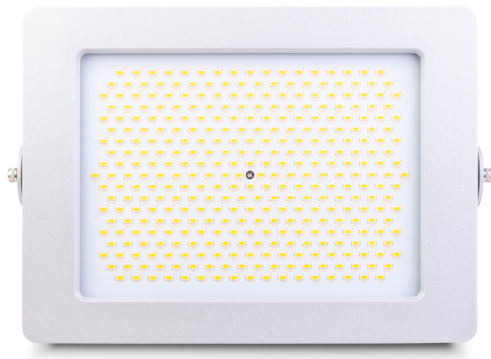

Arena Pro HLC 120W

INDUSTRIAL LUMINAIRE

PRODUCT FEATURES

The Arena Pro HLC is designed especially for industrial and sports halls.

A robust aluminum body ensures perfect heat dissipation and forms a load-bearing structure with high strength. The Arena Pro HLC is designed in a simple design and thanks to its rotatable bracket it is practically usable in various spaces. IP65 protection is suitable for both indoor and outdoor use.

The light efficiency of up to 165lm/W ranks the HLC luminaire among the best industrial light fixtures of today.