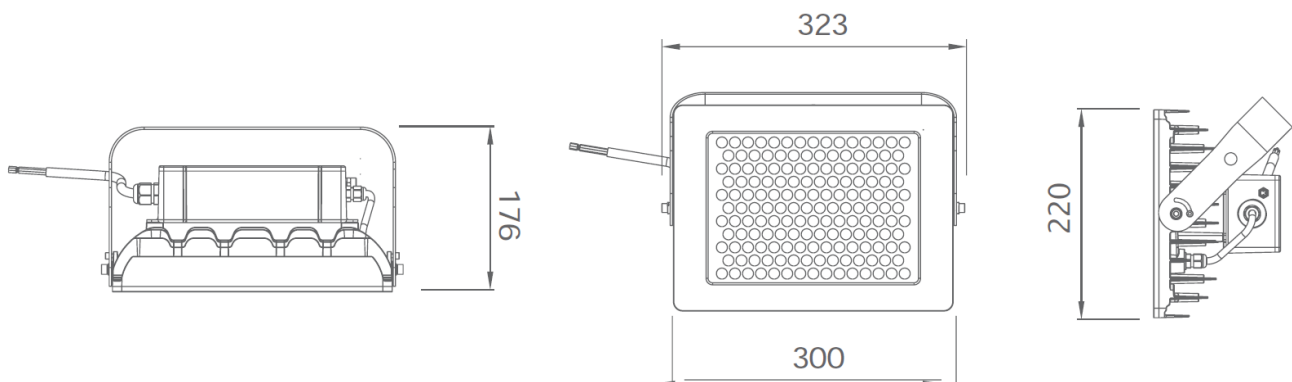

### PRODUCT SPECIFICATIONS

Product code	NL-HLC-320×220-120W-xx
Voltage	220 V - 240 V
System power	120 W
Frequency	50–60 Hz
Power factor (PF)	> 0,95
LED type	AS-5630WxA2-C2C065-0101-YCx-LTH
Number of LEDs	350 pcs
Beam angle	120°
PCB material	aluminum
Dimensions	323 mm × 220 mm × 176 mm
Weight	4,1 kg
Protection	IP65
Operating temperature (tc)	-20° C – +68° C
Ambient temperature (ta)	-20° C – +45° C
Lifetime (L80)	min. 70 000 h
Color rendering index	Ra > 80
Housing color	light grey

MADE IN EU

165 LM/W

120°

IP65

0-10V

*The solid die-cast aluminum housing is equipped with a rotatable bracket made of stainless steel.*