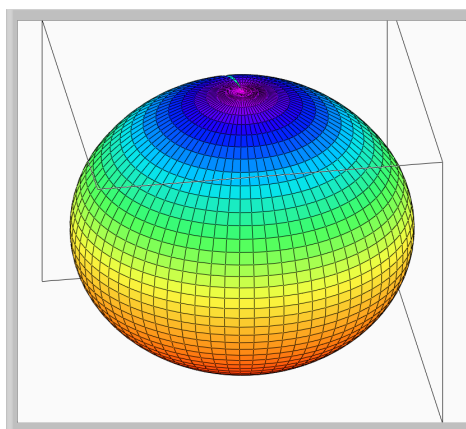

### COLOR TEMPERATURE AND LUMINOUS FLUX

order no.	product code	diffuser / angle	CCT	color temperature	luminous flux
98432-65	NL-HLC-320×220-120W-WC	clear / 120°	6 500 K	cold white	21 630 lm
98432-50	NL-HLC-320×220-120W-WD	clear / 120°	5 000 K	daylight white	22 530 lm
98432-40	NL-HLC-320×220-120W-WN	clear / 120°	4 000 K	normal white	22 530 lm
98432-30	NL-HLC-320×220-120W-WW	clear / 120°	3 000 K	warm white	20 050 lm