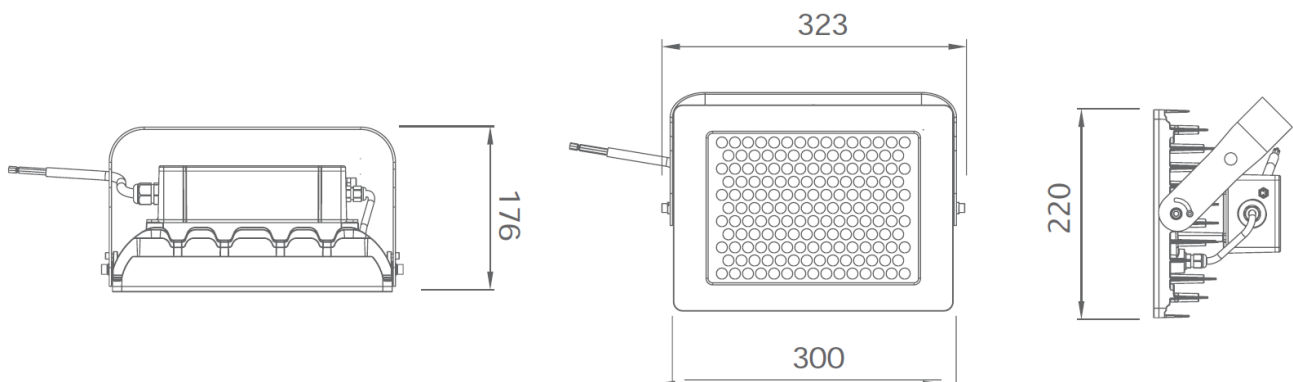

### PRODUCT SPECIFICATIONS

Product code	NL-HLC-320×220-145W-xx
Voltage	220 V - 240 V
System power	145 W
Frequency	50–60 Hz
Power factor (PF)	> 0,95
LED type	AS-5630WxA2-C2C065-0101-YCx-LTH
Number of LEDs	350 pcs
Beam angle	120°
PCB material	aluminum
Dimensions	323 mm × 220 mm × 176 mm
Weight	4,1 kg
Protection	IP65
Operating temperature (tc)	-20° C – +68° C
Ambient temperature (ta)	-20° C – +45° C
Lifetime (L70)	min. 70 000 h
Color rendering index	Ra > 80
Housing color	light grey

155 LM/W

IP65

120°

*The solid die-cast aluminum housing is equipped with a rotatable bracket made of stainless steel.*