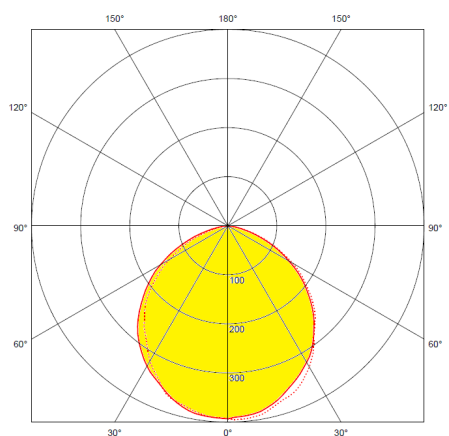

### COLOR TEMPERATURE AND LUMINOUS FLUX

order no.	product code	diffuser / angle	CCT	color temperature	luminous flux
98432-65	NL-HLC-320×220-120W-WC	clear / 120°	6 500 K	cold white	21 630 lm
98432-50	NL-HLC-320×220-120W-WD	clear / 120°	5 000 K	daylight white	22 530 lm
98432-40	NL-HLC-320×220-120W-WN	clear / 120°	4 000 K	normal white	22 530 lm
98432-30	NL-HLC-320×220-120W-WW	clear / 120°	3 000 K	warm white	20 050 lm