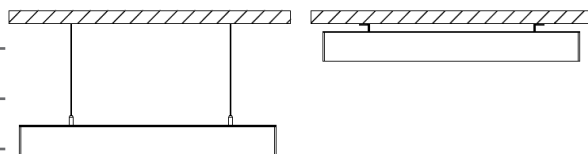

NL-OLL-1500x60-yyW-xx

PRODUCT SPECIFICATIONS

Product code	NL-OLL-1500x60-yyW-xx
Voltage	220 V - 240 V
System power	68W, 63W, 57W
Frequency	50–60 Hz
Power factor (PF)	0,95
LED type	Alder AS-5630WxA2-C4C120-0101-YC8
Number of LEDs	176 pcs
Beam angle	120°
PCB material	aluminum
Dimensions	1500 mm × 60 mm × 70 mm
Weight	3 kg
Protection	IP20
Operating temperature (tc)	-20° C – +68° C
Ambient temperature (ta)	-20° C – +45° C
Lifetime (L70)	min. 70 000 h
Color rendering index	Ra>80
Luminaire color	silver

MADE IN EU

DALI

120°

TOUCH
DIM

CLO

IP20

PRODUCT FEATURES

Offico luminaires are linear light fixtures designed for interior lighting. Installation is possible as a surface or pendant luminaire. Offico luminaires are designed especially for modern offices.

The luminaire is also available as a DALI version, which offers various dimming and control options. With the CLO function, a constant luminous flux can be set.

order no.	product code	diffuser/version	CCT	luminous flux
54070-xx	NL-OLL-1500x60-68W-xx-m	68W	xx ...	8 580 lm
54072-xx	NL-OLL-1500x60-68W-xx-m-D	68W DALI	WD for 5000K, WN for 4000K, WW for 3000K	8 580 lm
54080-xx	NL-OLL-1500x60-63W-xx-m	63W		7 950 lm
54082-xx	NL-OLL-1500x60-63W-xx-m-D	63W DALI	luminous flux is 10% lower for 3000K	7 950 lm
54090-xx	NL-OLL-1500x60-57W-xx-m	57W		7 190 lm
54092-xx	NL-OLL-1500x60-57W-xx-m-D	57W DALI		7 190 lm