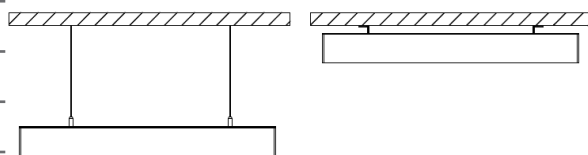

NL-OLL-4050x60-yyW-xx

PRODUCT SPECIFICATIONS

Product code	NL-OLL-4050x60-yyW-xx
Voltage	220 V - 240 V
System power	96 W, 82 W, 73 W
Frequency	50–60 Hz
Power factor (PF)	0,95
LED type	Alder AS-5630WxA2-C4C120-0101-YC8
Number of LEDs	420 pcs
Beam angle	120°
PCB material	FR4
Dimensions	4050 mm × 60 mm × 70 mm
Weight	8 kg
Protection	IP20
Operating temperature (tc)	-20° C – +68° C
Ambient temperature (ta)	-20° C – +45° C
Lifetime (L70)	min. 70 000 h
Color rendering index	Ra>80
Luminaire color	silver

MADE IN EU

DALI

120°

TOUCH
DIM

CLO

IP20

PRODUCT FEATURES

Offico luminaires are linear light fixtures designed for interior lighting. Installation is possible as a surface or pendant luminaire. Offico luminaires are designed especially for modern offices.