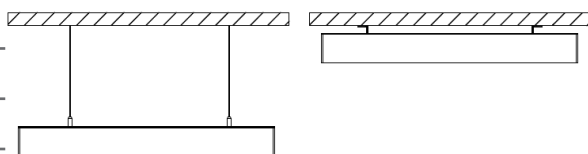

NL-OLL-4050x60-yyW-xx

PRODUCT SPECIFICATIONS

Product code	NL-OLL-4050x60-yyW-xx
Voltage	220 V - 240 V
System power	128 W, 119 W, 109 W
Frequency	50–60 Hz
Power factor (PF)	0,95
LED type	Alder AS-5630WxA2-C4C120-0101-YC8
Number of LEDs	420 pcs
Beam angle	120°
PCB material	FR4
Dimensions	4050 mm × 60 mm × 70 mm
Weight	8 kg
Protection	IP20
Operating temperature (tc)	-20° C – +68° C
Ambient temperature (ta)	-20° C – +45° C
Lifetime (L70)	min. 70 000 h
Color rendering index	Ra>80
Luminaire color	silver

MADE IN EU

PRODUCT FEATURES

Offico luminaires are linear light fixtures designed for interior lighting. Installation is possible as a surface or pendant luminaire. Offico luminaires are designed especially for modern offices.

The luminaire is also available as a DALI version, which offers various dimming and control options. With the CLO function, a constant luminous flux can be set.

order no.	product code	diffuser/version	CCT	luminous flux
54190-xx	NL-OLL-4050x60-128W-xx-m	128W	xx ...	16 140 lm
54192-xx	NL-OLL-4050x60-128W-xx-m-D	128W DALI	WD for 5000K, WN for 4000K, WW for 3000K	16 140 lm
54200-xx	NL-OLL-4050x60-119W-xx-m	119W		15 010 lm
54202-xx	NL-OLL-4050x60-119W-xx-m-D	119W DALI	luminous flux is 10% lower for 3000K	15 010 lm
54210-xx	NL-OLL-4050x60-109W-xx-m	109W		13 750 lm
54212-xx	NL-OLL-4050x60-109W-xx-m-D	109W DALI		13 750 lm