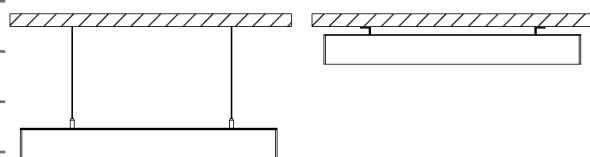

NL-OLL-4850x60-yyW-xx

PRODUCT SPECIFICATIONS

Product code	NL-OLL-4850x60-yyW-xx
Voltage	220 V - 240 V
System power	133 W, 123 W, 109 W
Frequency	50–60 Hz
Power factor (PF)	0,95
LED type	Alder AS-5630WxA2-C4C120-0101-YC8
Number of LEDs	504 pcs
Beam angle	120°
PCB material	FR4
Dimensions	4850 mm × 60 mm × 70 mm
Weight	9,6 kg
Protection	IP20
Operating temperature (tc)	-20° C – +68° C
Ambient temperature (ta)	-20° C – +45° C
Lifetime (L70)	min. 70 000 h
Color rendering index	Ra>80
Luminaire color	silver

MADE IN EU

DALI

120°

TOUCH
DIM

CLO

IP20

PRODUCT FEATURES

Offico luminaires are linear light fixtures designed for interior lighting. Installation is possible as a surface or pendant luminaire. Offico luminaires are designed especially for modern offices.