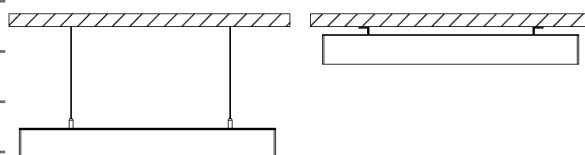

NL-OLL-4850x60-yyW-xx

PRODUCT SPECIFICATIONS

| | |
|----------------------------|-----------------------------------|
| Product code | NL-OLL-4850x60-yyW-xx |
| Voltage | 220 V - 240 V |
| System power | 178 W, 164 W, 151 W |
| Frequency | 50–60 Hz |
| Power factor (PF) | 0,95 |
| LED type | Alder AS-5630WxA2-C4C120-0101-YC8 |
| Number of LEDs | 504 pcs |
| Beam angle | 120° |
| PCB material | FR4 |
| Dimensions | 4850 mm × 60 mm × 70 mm |
| Weight | 9,6 kg |
| Protection | IP20 |
| Operating temperature (tc) | -20° C – +68° C |
| Ambient temperature (ta) | -20° C – +45° C |
| Lifetime (L70) | min. 70 000 h |
| Color rendering index | Ra>80 |
| Luminaire color | silver |

MADE IN EU

DALI

120°

TOUCH
DIM

CLO

IP20

PRODUCT FEATURES

Offico luminaires are linear light fixtures designed for interior lighting. Installation is possible as a surface or pendant luminaire. Offico luminaires are designed especially for modern offices.