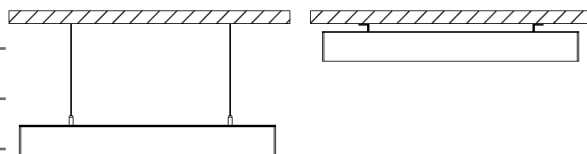

NL-OLL-835x60-yyW-xx

PRODUCT SPECIFICATIONS

Product code	NL-OLL-835x60-yyW-xx
Voltage	220 V - 240 V
System power	36 W, 31W, 26 W
Frequency	50–60 Hz
Power factor (PF)	0,95
LED type	Alder AS-5630WxA2-C4C120-0101-YC8
Number of LEDs	96 pcs
Beam angle	120°
PCB material	aluminum
Dimensions	835 mm × 60 mm × 70 mm
Weight	1,7 kg
Protection	IP20
Operating temperature (tc)	-20° C – +68° C
Ambient temperature (ta)	-20° C – +45° C
Lifetime (L70)	min. 70 000 h
Color rendering index	Ra>80
Luminaire color	silver

MADE IN EU

DALI

120°

TOUCH
DIM

CLO

IP20

PRODUCT FEATURES

Offico luminaires are linear light fixtures designed for interior lighting. Installation is possible as a surface or pendant luminaire. Offico luminaires are designed especially for modern offices.

The luminaire is also available as a DALI version, which offers various dimming and control options. With the CLO function, a constant luminous flux can be set.

order no.	product code	diffuser/version	CCT	luminous flux
54010-xx	NL-OLL-835x60-36W-xx-m	36W	xx ...	4 540 lm
54012-xx	NL-OLL-835x60-36W-xx-m-D	36W DALI	WD for 5000K, WN for 4000K, WW for 3000K	4 540 lm
54020-xx	NL-OLL-835x60-31W-xx-m	31W		3 910 lm
54022-xx	NL-OLL-835x60-31W-xx-m-D	31W DALI	luminous flux is 10% lower for 3000K	3 910 lm
54030-xx	NL-OLL-835x60-26W-xx-m	26W		3 280 lm
54032-xx	NL-OLL-835x60-26W-xx-m-D	26W DALI		3 280 lm