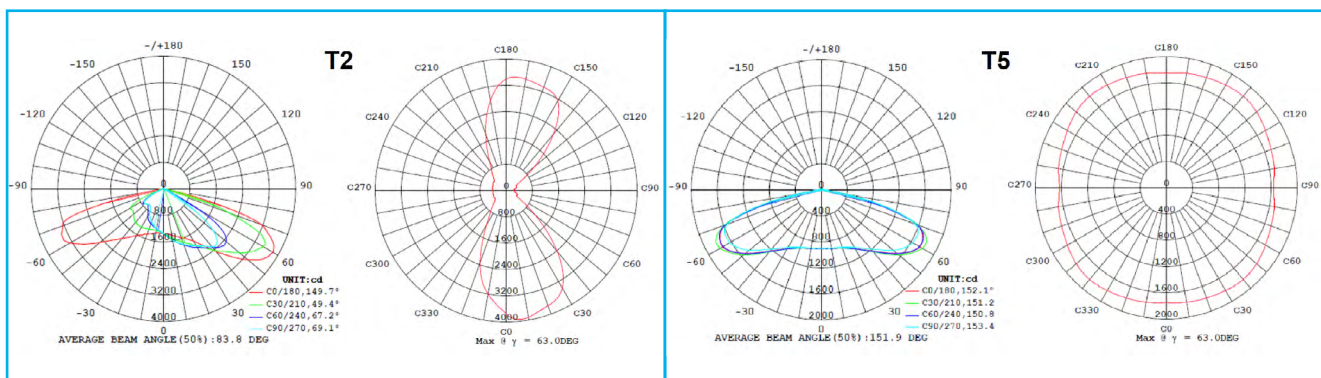

COLOR TEMPERATURE AND LUMINOUS FLUX

order no.	product code	beam angle	CCT	color temperature	luminous flux
54360-65	NL-PST-400x590-24W-WC-T2	T2 (150°/65°)	6 500 K	cold white	3 080 lm
54360-50	NL-PST-400x590-24W-WD-T2	T2 (150°/65°)	5 000 K	daylight white	3 080 lm
54360-40	NL-PST-400x590-24W-WN-T2	T2 (150°/65°)	4 000 K	normal white	3 080 lm
54360-30	NL-PST-400x590-24W-WW-T2	T2 (150°/65°)	3 000 K	warm white	2 810 lm
54363-65	NL-PST-400x590-24W-WC-T5	T5 (150°)	6 500 K	cold white	3 210 lm
54363-50	NL-PST-400x590-24W-WD-T5	T5 (150°)	5 000 K	daylight white	3 210 lm
54363-40	NL-PST-400x590-24W-WN-T5	T5 (150°)	4 000 K	normal white	3 210 lm
54363-30	NL-PST-400x590-24W-WW-T5	T5 (150°)	3 000 K	warm white	2 920 lm

PRODUCT FEATURES

The PST 24W luminaire, manufactured using the latest Alder LED technology, is designed for outdoor lighting of pedestrian zones, lower-class roads, parks, sidewalks, and parking lots.

The PST luminaire series provides excellent lighting levels and is aesthetically suitable for all public spaces, from village parks to city centers.

Asymmetric T2 optics and symmetric T5 optics are available.

The luminaire includes an integrated surge protection and ventilation gland. It can be mounted on a pole with a maximum diameter of 60 mm.

Asymmetric T2 optics and symmetric T5 optics are available.

SIMILAR PRODUCTS: PST 40W

order no.	product code	beam angle	CCT	color temperature	luminous flux
54364-65	NL-PST-400x590-40W-WC-T2	T2 (150°/65°)	6 500 K	cold white	5 040 lm
54364-50	NL-PST-400x590-40W-WD-T2	T2 (150°/65°)	5 000 K	daylight white	5 040 lm
54364-40	NL-PST-400x590-40W-WN-T2	T2 (150°/65°)	4 000 K	normal white	5 040 lm
54364-30	NL-PST-400x590-40W-WW-T2	T2 (150°/65°)	3 000 K	warm white	4 540 lm
54367-65	NL-PST-400x590-40W-WC-T5	T5 (150°)	6 500 K	cold white	5 160 lm
54367-50	NL-PST-400x590-40W-WD-T5	T5 (150°)	5 000 K	daylight white	5 160 lm
54367-40	NL-PST-400x590-40W-WN-T5	T5 (150°)	4 000 K	normal white	5 160 lm
54367-30	NL-PST-400x590-40W-WW-T5	T5 (150°)	3 000 K	warm white	4 680 lm