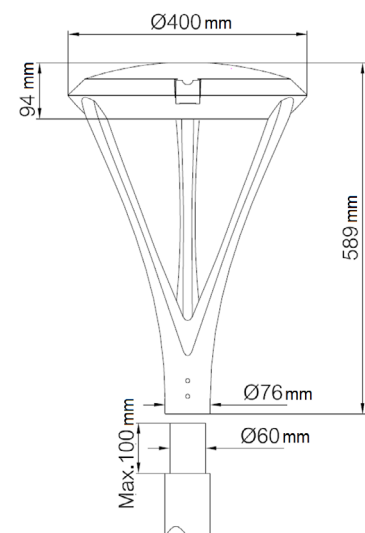

PST 24W

POST-TOP LUMINAIRE

NL-PST-400x590-24W-xx-yy

PRODUCT SPECIFICATIONS

Product code	NL-PST-400x590-24W-xx-yy
Voltage	220 V - 240 V
LED driver	Inventronics
System power	24 W
Frequency	50–60 Hz
Power factor (PF)	0,95
LED type	Alder AS-3030WNA2-C2C150-0201-YC8-C
Number of LEDs	64 pcs
Beam angle	150°/65° (T2), 150° (T5)
PCB material	aluminum
Dimensions	Ø400mm x 589mm
Weight	9,5 kg
Protection	IP65
Ambient temperature (ta)	-20° C – +45° C
Lifetime (L80)	min. 80 000 h
Color rendering index	Ra>80
Color tolerance	3 SDCM
Housing color	dark grey

MADE IN EU

IP65

IK08

T2, T5

COLOR TEMPERATURE AND LUMINOUS FLUX

order no.	product code	beam angle	CCT	color temperature	luminous flux
54360-65	NL-PST-400x590-24W-WC-T2	T2 (150°/65°)	6 500 K	cold white	3 080 lm
54360-50	NL-PST-400x590-24W-WD-T2	T2 (150°/65°)	5 000 K	daylight white	3 080 lm
54360-40	NL-PST-400x590-24W-WN-T2	T2 (150°/65°)	4 000 K	normal white	3 080 lm
54360-30	NL-PST-400x590-24W-WW-T2	T2 (150°/65°)	3 000 K	warm white	2 810 lm
54363-65	NL-PST-400x590-24W-WC-T5	T5 (150°)	6 500 K	cold white	3 210 lm
54363-50	NL-PST-400x590-24W-WD-T5	T5 (150°)	5 000 K	daylight white	3 210 lm
54363-40	NL-PST-400x590-24W-WN-T5	T5 (150°)	4 000 K	normal white	3 210 lm
54363-30	NL-PST-400x590-24W-WW-T5	T5 (150°)	3 000 K	warm white	2 920 lm

Asymmetric T2 optics and symmetric T5 optics are available.

The luminaire includes an integrated surge protection and ventilation gland. It can be mounted on a pole with a maximum diameter of 60 mm.

Asymmetric T2 optics and symmetric T5 optics are available.