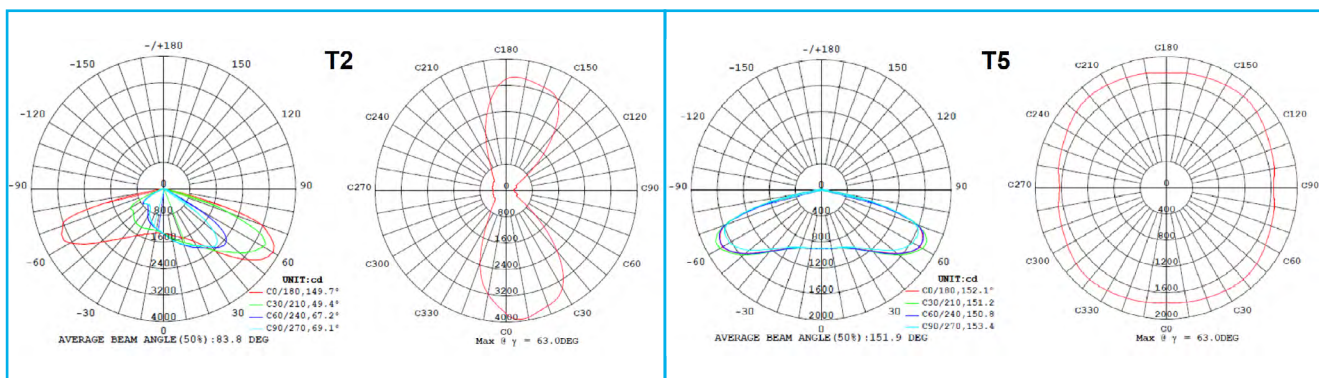

COLOR TEMPERATURE AND LUMINOUS FLUX

order no.	product code	beam angle	CCT	color temperature	luminous flux
54360-65	NL-PST-400x590-24W-WC-T2	T2 (150°/65°)	6 500 K	cold white	3 080 lm
54360-50	NL-PST-400x590-24W-WD-T2	T2 (150°/65°)	5 000 K	daylight white	3 080 lm
54360-40	NL-PST-400x590-24W-WN-T2	T2 (150°/65°)	4 000 K	normal white	3 080 lm
54360-30	NL-PST-400x590-24W-WW-T2	T2 (150°/65°)	3 000 K	warm white	2 810 lm
54363-65	NL-PST-400x590-24W-WC-T5	T5 (150°)	6 500 K	cold white	3 210 lm
54363-50	NL-PST-400x590-24W-WD-T5	T5 (150°)	5 000 K	daylight white	3 210 lm
54363-40	NL-PST-400x590-24W-WN-T5	T5 (150°)	4 000 K	normal white	3 210 lm
54363-30	NL-PST-400x590-24W-WW-T5	T5 (150°)	3 000 K	warm white	2 920 lm

PRODUCT FEATURES

The PST 24W luminaire, manufactured using the latest Alder LED technology, is designed for outdoor lighting of pedestrian zones, lower-class roads, parks, sidewalks, and parking lots.

The PST luminaire series provides excellent lighting levels and is aesthetically suitable for all public spaces, from village parks to city centers.

Asymmetric T2 optics and symmetric T5 optics are available.

The luminaire includes an integrated surge protection and can be mounted on a pole with a maximum diameter of 60 mm.

Asymmetric T2 optics and symmetric T5 optics are available.

SIMILAR PRODUCTS: PST 40W

order no.	product code	beam angle	CCT	color temperature	luminous flux
54364-65	NL-PST-400x590-40W-WC-T2	T2 (150°/65°)	6 500 K	cold white	5 040 lm
54364-50	NL-PST-400x590-40W-WD-T2	T2 (150°/65°)	5 000 K	daylight white	5 040 lm
54364-40	NL-PST-400x590-40W-WN-T2	T2 (150°/65°)	4 000 K	normal white	5 040 lm
54364-30	NL-PST-400x590-40W-WW-T2	T2 (150°/65°)	3 000 K	warm white	4 540 lm
54367-65	NL-PST-400x590-40W-WC-T5	T5 (150°)	6 500 K	cold white	5 160 lm
54367-50	NL-PST-400x590-40W-WD-T5	T5 (150°)	5 000 K	daylight white	5 160 lm
54367-40	NL-PST-400x590-40W-WN-T5	T5 (150°)	4 000 K	normal white	5 160 lm
54367-30	NL-PST-400x590-40W-WW-T5	T5 (150°)	3 000 K	warm white	4 680 lm