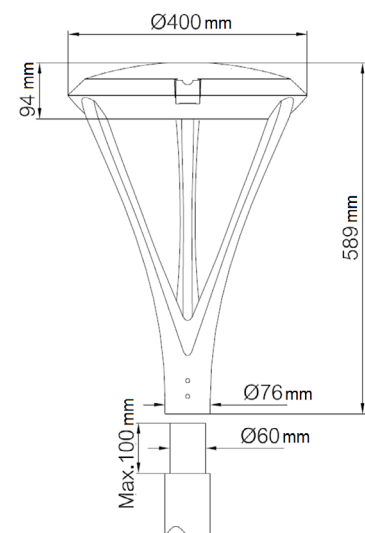

PST 24W

POST-TOP LUMINAIRE

NL-PST-400x590-24W-xx-yy

PRODUCT SPECIFICATIONS

Product code	NL-PST-400x590-24W-xx-yy
Voltage	220 V - 240 V
LED driver	Inventronics
System power	24 W
Frequency	50–60 Hz
Power factor (PF)	0,95
LED type	Alder AS-3030WNA2-C2C150-0201-YC8-C
Number of LEDs	64 pcs
Beam angle	150°/65° (T2), 150° (T5)
PCB material	aluminum
Dimensions	Ø400mm x 589mm
Weight	9,5 kg
Protection	IP65
Ambient temperature (ta)	-20° C – +45° C
Lifetime (L80)	min. 80 000 h
Color rendering index	Ra>80
Color tolerance	3 SDCM
Housing color	dark grey

MADE IN EU

IP65

IK08

T2, T5

COLOR TEMPERATURE AND LUMINOUS FLUX

order no.	product code	beam angle	CCT	color temperature	luminous flux
54360-65	NL-PST-400x590-24W-WC-T2	T2 (150°/65°)	6 500 K	cold white	3 080 lm
54360-50	NL-PST-400x590-24W-WD-T2	T2 (150°/65°)	5 000 K	daylight white	3 080 lm
54360-40	NL-PST-400x590-24W-WN-T2	T2 (150°/65°)	4 000 K	normal white	3 080 lm
54360-30	NL-PST-400x590-24W-WW-T2	T2 (150°/65°)	3 000 K	warm white	2 810 lm
54363-65	NL-PST-400x590-24W-WC-T5	T5 (150°)	6 500 K	cold white	3 210 lm
54363-50	NL-PST-400x590-24W-WD-T5	T5 (150°)	5 000 K	daylight white	3 210 lm
54363-40	NL-PST-400x590-24W-WN-T5	T5 (150°)	4 000 K	normal white	3 210 lm
54363-30	NL-PST-400x590-24W-WW-T5	T5 (150°)	3 000 K	warm white	2 920 lm

Asymmetric T2 optics and symmetric T5 optics are available.

The luminaire includes an integrated surge protection and can be mounted on a pole with a maximum diameter of 60 mm.

Asymmetric T2 optics and symmetric T5 optics are available.