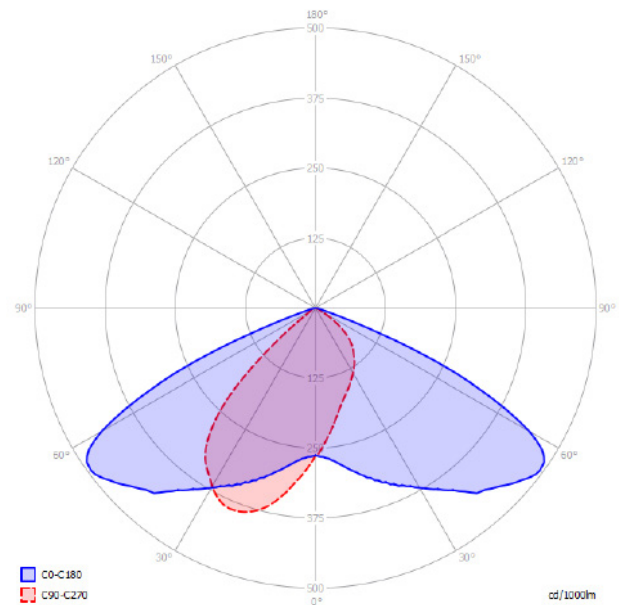

Street Light 24W

OUTDOOR LUMINAIRE

NL-STL-475x240-24W-xx

PRODUCT SPECIFICATIONS

Product code	NL-STL-475x240-24W-xx
Voltage	220 V - 240 V
LED driver	OSRAM OT FIT 25/220-240/700 LT2 S
System power	24 W
Frequency	50–60 Hz
Power factor (PF)	0,95
LED type	Alder AS-5258WxA2-C2C210-0303
Number of LEDs	18 pcs
Beam angle	150°/65°
PCB material	aluminum
Dimensions	475mm x 240mm x 100mm
Weight	2,8 kg
Protection	IP65
Operating temperature (tc)	-20° C – +68° C
Ambient temperature (ta)	-20° C – +45° C
Lifetime (L70)	min. 75 000 h
Color rendering index	Ra>80
Housing color	grey

MADE IN EU

IP65

150°/65°

Street Light 24W

OUTDOOR LUMINAIRE

COLOR TEMPERATURE AND LUMINOUS FLUX

order no.	product code	color temperature	CCT	luminous flux
51750-65	NL-STL-475x240-24W-WC	cold white	6 500 K	3 180 lm
51750-50	NL-STL-475x240-24W-WD	daylight white	5 000 K	3 180 lm
51750-40	NL-STL-475x240-24W-WN	normal white	4 000 K	3 180 lm
51750-30	NL-STL-475x240-24W-WW	warm white	3 000 K	2 870 lm

Uniform light distribution by using asymmetric optics

Similar products: Street Light 40W

order no.	product code	color temperature	CCT	luminous flux
51755-65	NL-STL-475x240-40W-WC	cold white	6 500 K	5 240 lm
51755-50	NL-STL-475x240-40W-WD	daylight white	5 000 K	5 240 lm
51755-40	NL-STL-475x240-40W-WN	normal white	4 000 K	5 240 lm
51755-30	NL-STL-475x240-40W-WW	warm white	3 000 K	4 730 lm