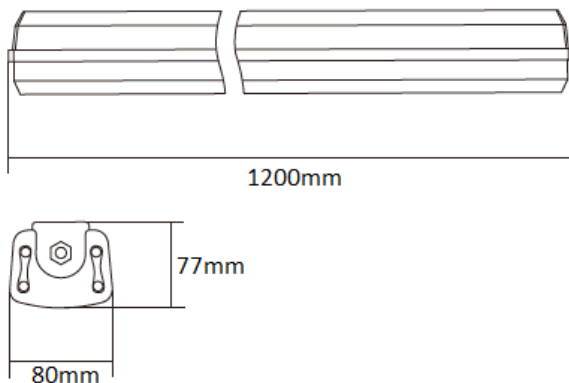

TPL 1200 41W

LINEAR LUMINAIRE

NL-TPL-1200x80-41W-xx-z

PRODUCT SPECIFICATIONS

Product code	NL-TPL-1200x80-41W-xx-z
Voltage	220 V - 240 V
LED driver	OSRAM OT FIT 55/220-240/1A0 CS L
System power	41 W
Frequency	50–60 Hz
Power factor (PF)	0,98
LED type	AS-5630WxA2-C2C065-0101-YCx-LTH
Number of LEDs	128 pcs
Beam angle	120°
PCB material	aluminum
Dimensions	1200mm x 80mm x 77mm
Weight	2,7 kg
Protection	IP65
Operating temperature (tc)	-20° C – +68° C
Ambient temperature (ta)	-20° C – +45° C
Lifetime (L70)	min. 80 000 h
Color rendering index	Ra > 80

MADE IN EU

IP65

DALI

TOUCH
DIM

CLO

IK08

EMERG.

120°

A high-quality aluminium body provides excellent heat dissipation.

TPL 1200 41W

LINEAR LUMINAIRE

PRODUCT FEATURES

Quality and versatile linear TPL luminaires are particularly suitable for lighting in industry systems, corridors and workshops. The high IP code protects the luminaire from dust particles and adverse the effects of industrial environments.