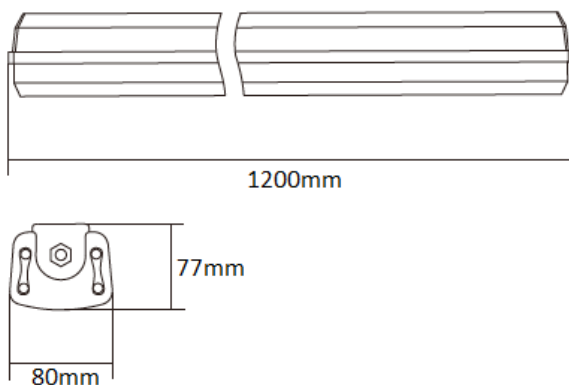

TPL 1200 55W

LINEAR LUMINAIRE

NL-TPL-1200x80-55W-xx-z

PRODUCT SPECIFICATIONS

Product code	NL-TPL-1200x80-55W-xx-z
Voltage	220 V - 240 V
LED driver	OSRAM OT FIT 55/220-240/1A0 CS L
System power	55 W
Frequency	50–60 Hz
Power factor (PF)	0,98
LED type	AS-5630WxA2-C2C065-0101-YCx-LTH
Number of LEDs	128 pcs
Beam angle	120°
PCB material	aluminum
Dimensions	1200mm x 80mm x 77mm
Weight	2,7 kg
Protection	IP65
Operating temperature (tc)	-20° C – +68° C
Ambient temperature (ta)	-20° C – +45° C
Lifetime (L70)	min. 70 000 h
Color rendering index	Ra > 80

MADE IN EU

IP65

DALI

TOUCH
DIM

CLO

IK08

EMERG.

120°

A high-quality aluminium body provides excellent heat dissipation.

TPL 1200 55W

LINEAR LUMINAIRE

PRODUCT FEATURES

Quality and versatile linear TPL luminaires are particularly suitable for lighting in industry systems, corridors and workshops. The high IP code protects the luminaire from dust particles and adverse the effects of industrial environments.