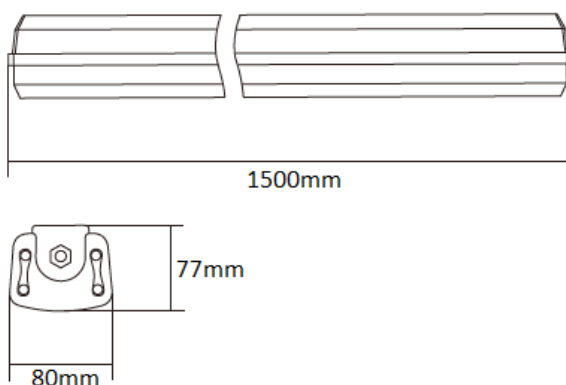

A high-quality aluminium body provides excellent heat dissipation.