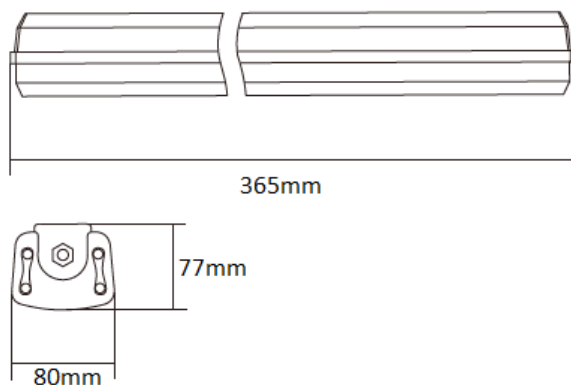

TPL 365 14W

LINEAR LUMINAIRE

NL-TPL-365x80-14W-xx-z

PRODUCT SPECIFICATIONS

Product code	NL-TPL-365x80-14W-xx-z
Voltage	220 V - 240 V
LED driver	OSRAM OT FIT 15/220-240/500 LT2 S
System power	14 W
Frequency	50–60 Hz
Power factor (PF)	0,98
LED type	AS-5630WxA2-C2C065-0101-YCx-LTH
Number of LEDs	32 pcs
Beam angle	120°
PCB material	aluminum
Dimensions	365mm x 80mm x 77mm
Weight	0,9 kg
Protection	IP65
Operating temperature (tc)	-20° C – +68° C
Ambient temperature (ta)	-20° C – +45° C
Lifetime (L70)	min. 70 000 h
Color rendering index	Ra > 80

MADE IN EU

IP65

DALI

TOUCH
DIM

IK08

CLO

A high-quality aluminium body provides excellent heat dissipation.

TPL 365 14W