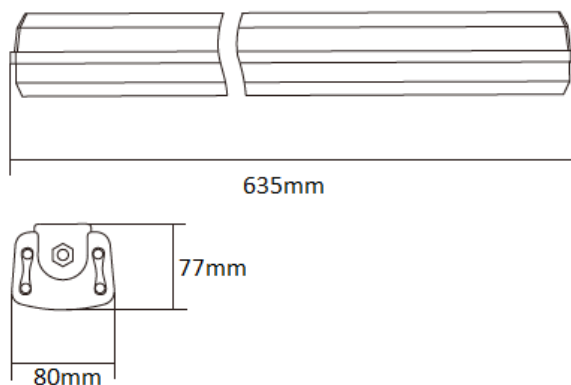

TPL 635 26W

LINEAR LUMINAIRE

NL-TPL-635x80-26W-xx-z

PRODUCT SPECIFICATIONS

Product code	NL-TPL-635x80-26W-xx-z
Voltage	220 V - 240 V
LED driver	OSRAM OT FIT 35/220-240/700 CS L G2
System power	26 W
Frequency	50–60 Hz
Power factor (PF)	0,98
LED type	AS-5630WxA2-C2C065-0101-YCx-LTH
Number of LEDs	64 pcs
Beam angle	120°
PCB material	aluminum
Dimensions	635mm x 80mm x 77mm
Weight	1,6 kg
Protection	IP65
Operating temperature (tc)	-20° C – +68° C
Ambient temperature (ta)	-20° C – +45° C
Lifetime (L70)	min. 70 000 h
Color rendering index	Ra > 80

MADE IN EU

IP65

DALI

TOUCH
DIM

IK08

CLO

A high-quality aluminium body provides excellent heat dissipation.

TPL 635 26W