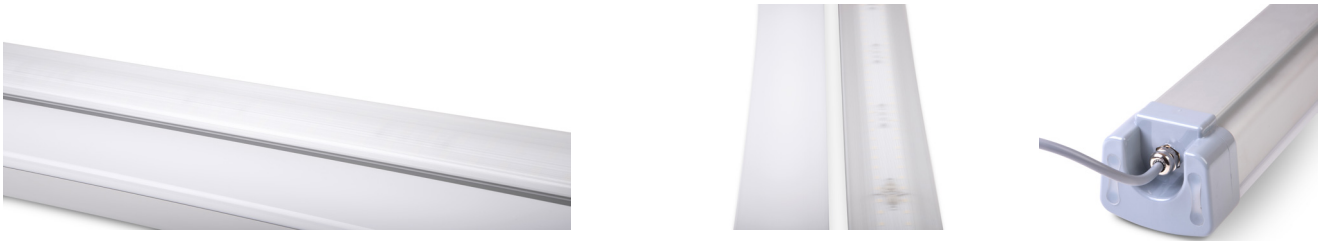

TPL 635 26W

LINEAR LUMINAIRE

NL-TPL-635x80-26W-xx-z

PRODUCT SPECIFICATIONS

Product code	NL-TPL-635x80-26W-xx-z
Voltage	220 V - 240 V
LED driver	OSRAM OT FIT 35/220-240/700 CS L G2
System power	26 W
Frequency	50–60 Hz
Power factor (PF)	0,98
LED type	AS-5630WxA2-C2C065-0101-YCx-LTH
Number of LEDs	64 pcs
Beam angle	120°
PCB material	aluminum
Dimensions	635mm x 80mm x 77mm
Weight	1,6 kg
Protection	IP65
Operating temperature (tc)	-20° C – +68° C
Ambient temperature (ta)	-20° C – +45° C
Lifetime (L70)	min. 70 000 h
Color rendering index	Ra > 80

MADE IN EU

IP65

DALI

TOUCH
DIM

IK08

CLO

A high-quality aluminium body provides excellent heat dissipation.

TPL 635 26W

LINEAR LUMINAIRE

PRODUCT FEATURES

Quality and versatile linear TPL luminaires are particularly suitable for lighting in industry systems, corridors and workshops. The high IP code protects the luminaire from dust particles and adverse the effects of industrial environments.

The aluminum body ensures optimum heat dissipation. The light fixture can be mounted with brackets directly to the ceiling or as a pendant luminaire.

TPL luminaires come with a milky diffuser as standard. A clear diffuser can be used for higher ceilings. The fixture can be equipped with DALI.