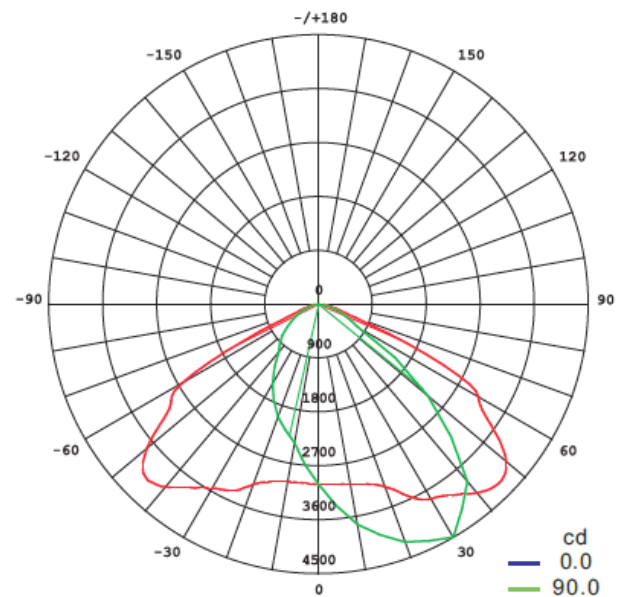

Wall Pack 72W

WALL LUMINAIRE

NL-WPL-325x195-72W-xx

PRODUCT SPECIFICATIONS

Product code	NL-WPL-325x195-72W-xx
Voltage	220 V - 240 V
LED driver	OSRAM OT FIT 75/220-240/1A6 CS
System power	72 W
Frequency	50–60 Hz
Power factor (PF)	0,95
LED type	Alder AS-5258WxA2-C2C210-0303
Number of LEDs	42 pcs
Beam angle	130°/60°
PCB material	aluminum
Dimensions	325mm x 195mm x 128mm
Weight	4,5 kg
Protection	IP65
Operating temperature (tc)	-20° C – +68° C
Ambient temperature (ta)	-20° C – +45° C
Lifetime (L70)	min. 75 000 h
Color rendering index	Ra>80
Housing color	black

MADE IN EU

IP65

IK08

130°/60°

Wall Pack 72W

WALL LUMINAIRE

COLOR TEMPERATURE AND LUMINOUS FLUX

order no.	product code	color temperature	CCT	luminous flux
54307-65	NL-WPL-325x195-72W-WC	cold white	6 500 K	9 760 lm
54307-50	NL-WPL-325x195-72W-WD	daylight white	5 000 K	9 760 lm
54307-40	NL-WPL-325x195-72W-WN	normal white	4 000 K	9 760 lm
54307-30	NL-WPL-325x195-72W-WW	warm white	3 000 K	8 790 lm

Asymmetric optics of the light fixture ensure that the light is directed correctly.

Uniform light distribution by using asymmetric optics

Similar products: Wall Pack 40W

order no.	product code	color temperature	CCT	luminous flux
54303-65	NL-WPS-235x165-40W-WC	cold white	6 500 K	5 420 lm
54303-50	NL-WPS-235x165-40W-WD	daylight white	5 000 K	5 420 lm
54303-40	NL-WPS-235x165-40W-WN	normal white	4 000 K	5 420 lm
54303-30	NL-WPS-235x165-40W-WW	warm white	3 000 K	4 880 lm