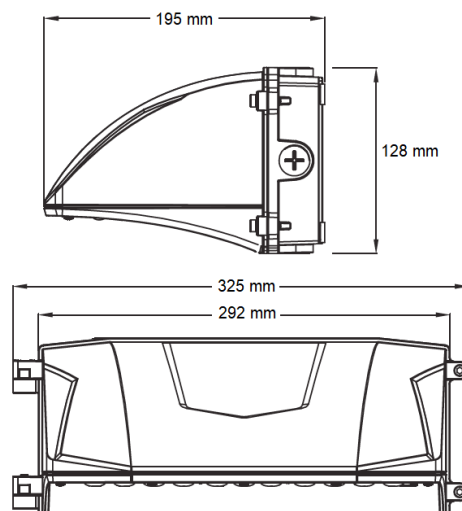

Wall Pack 72W

WALL LUMINAIRE

NL-WPL-325x195-72W-xx

PRODUCT SPECIFICATIONS

Product code	NL-WPL-325x195-72W-xx
Voltage	220 V - 240 V
LED driver	OSRAM OT FIT 75/220-240/1A6 CS
System power	72 W
Frequency	50–60 Hz
Power factor (PF)	0,95
LED type	Alder AS-5258WxA2-C2C210-0303
Number of LEDs	42 pcs
Beam angle	130°/60°
PCB material	aluminum
Dimensions	325mm x 195mm x 128mm
Weight	4,5 kg
Protection	IP65
Operating temperature (tc)	-20° C – +68° C
Ambient temperature (ta)	-20° C – +45° C
Lifetime (L70)	min. 75 000 h
Color rendering index	Ra>80
Housing color	black

MADE IN EU

IP65

IK08

130°/60°

Wall Pack 72W

WALL LUMINAIRE

COLOR TEMPERATURE AND LUMINOUS FLUX

order no.	product code	color temperature	CCT	luminous flux
54307-65	NL-WPL-325x195-72W-WC	cold white	6 500 K	9 760 lm
54307-50	NL-WPL-325x195-72W-WD	daylight white	5 000 K	9 760 lm
54307-40	NL-WPL-325x195-72W-WN	normal white	4 000 K	9 760 lm
54307-30	NL-WPL-325x195-72W-WW	warm white	3 000 K	8 790 lm

Asymmetric optics of the light fixture ensure that the light is directed correctly.

Uniform light distribution by using asymmetric optics

Similar products: Wall Pack 40W

order no.	product code	color temperature	CCT	luminous flux
54303-65	NL-WPS-235x165-40W-WC	cold white	6 500 K	5 420 lm
54303-50	NL-WPS-235x165-40W-WD	daylight white	5 000 K	5 420 lm
54303-40	NL-WPS-235x165-40W-WN	normal white	4 000 K	5 420 lm
54303-30	NL-WPS-235x165-40W-WW	warm white	3 000 K	4 880 lm